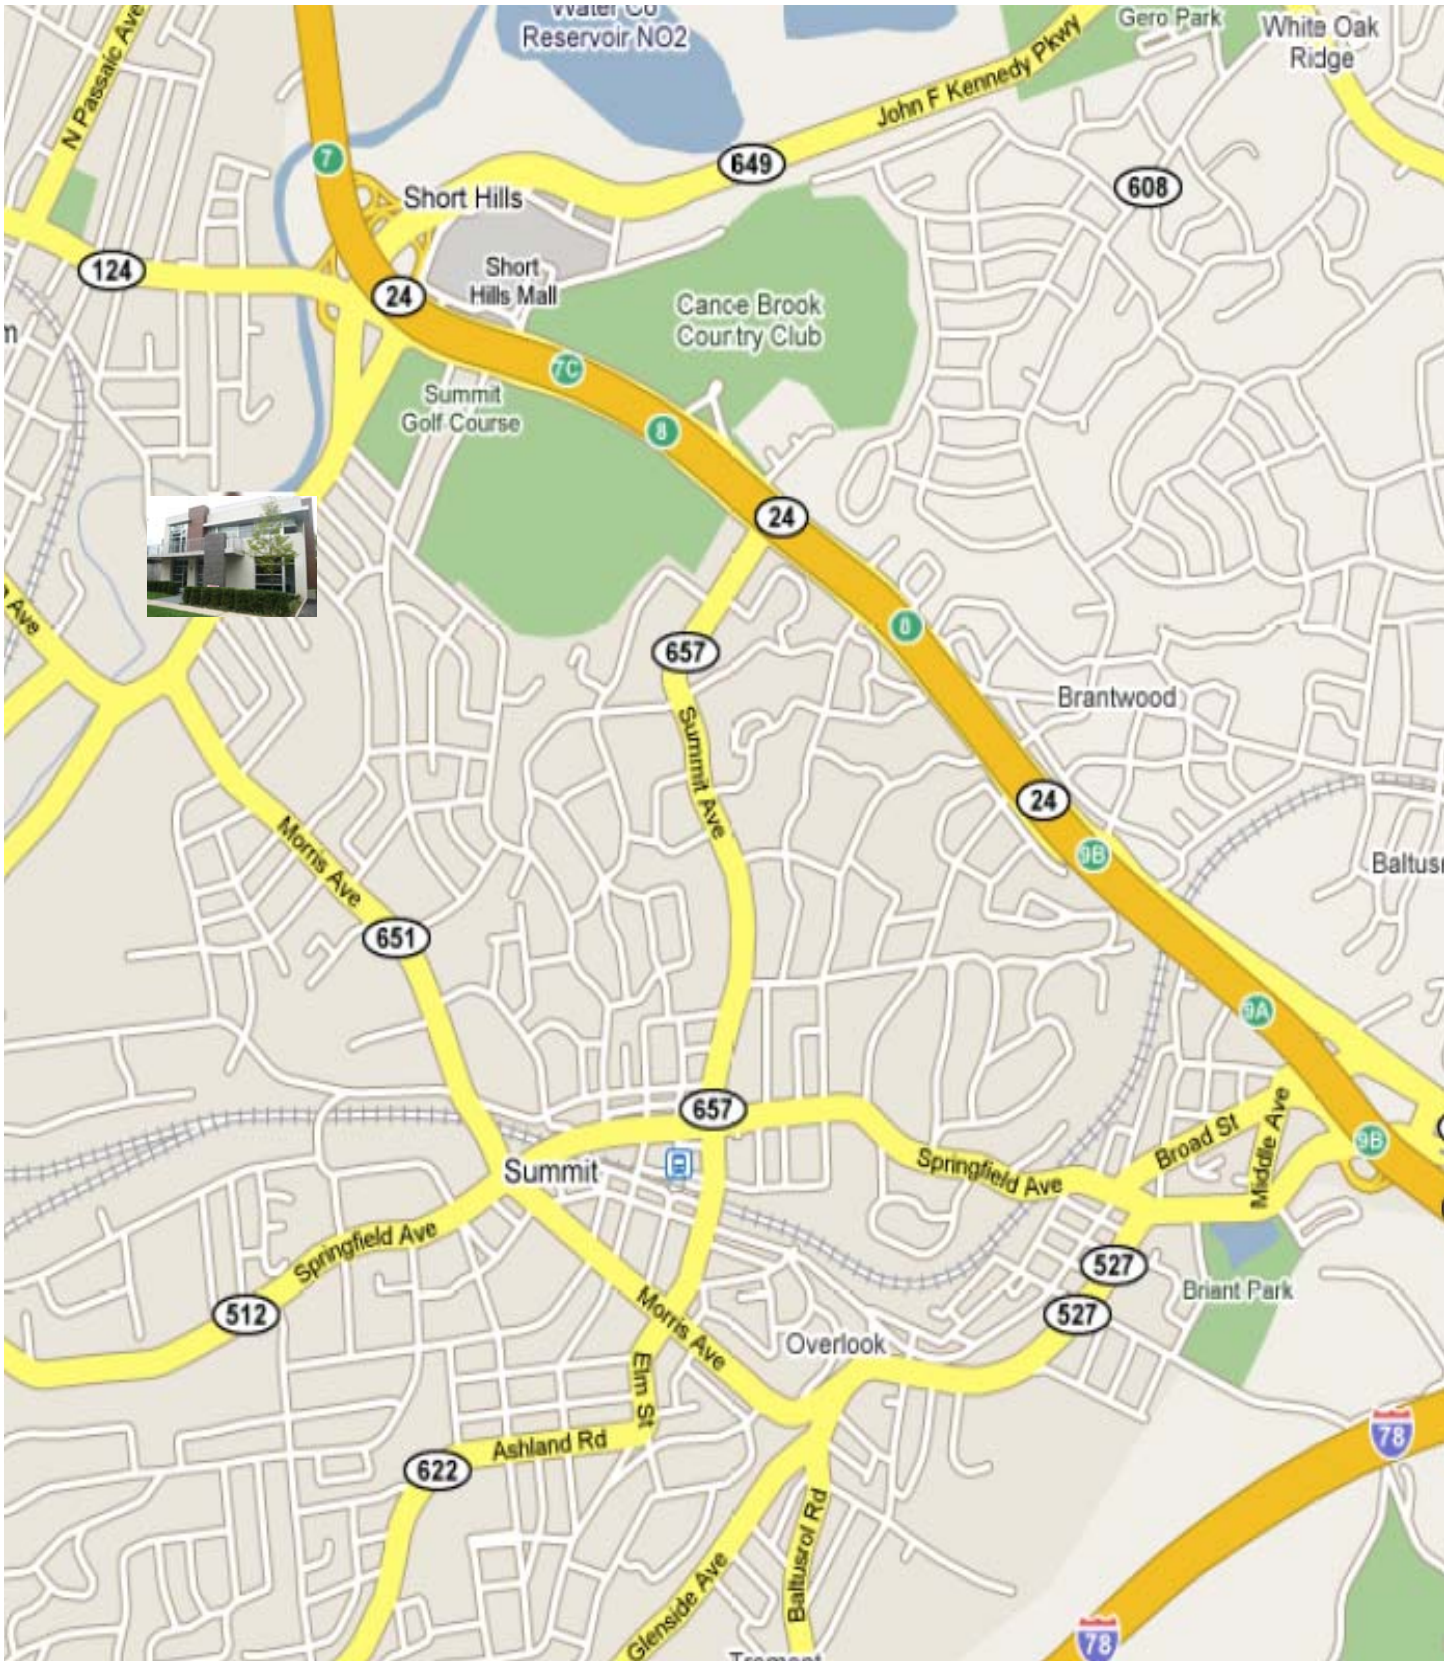

PRIME OFFICE SPACE
64 River Road
Summit, NJ

FIDELITY PROPERTIES LLC

FOR LEASE
1,400 SQUARE FEET

**Brand New Ground Floor Office
Space**

Minutes to Downtown Summit

Direct access to Route 24/78

Roof Deck Access

Private Parking

Craig A. Levitan | Vice President | Fidelity Properties, LLC
641 Shunpike Road, Chatham, New Jersey 07928 P: 973-966-2800

64 River Road, Summit, NJ

Craig A. Levitan | Vice President | Fidelity Properties, LLC
641 Shunpike Road, Chatham, New Jersey 07928 P: 973-966-2800