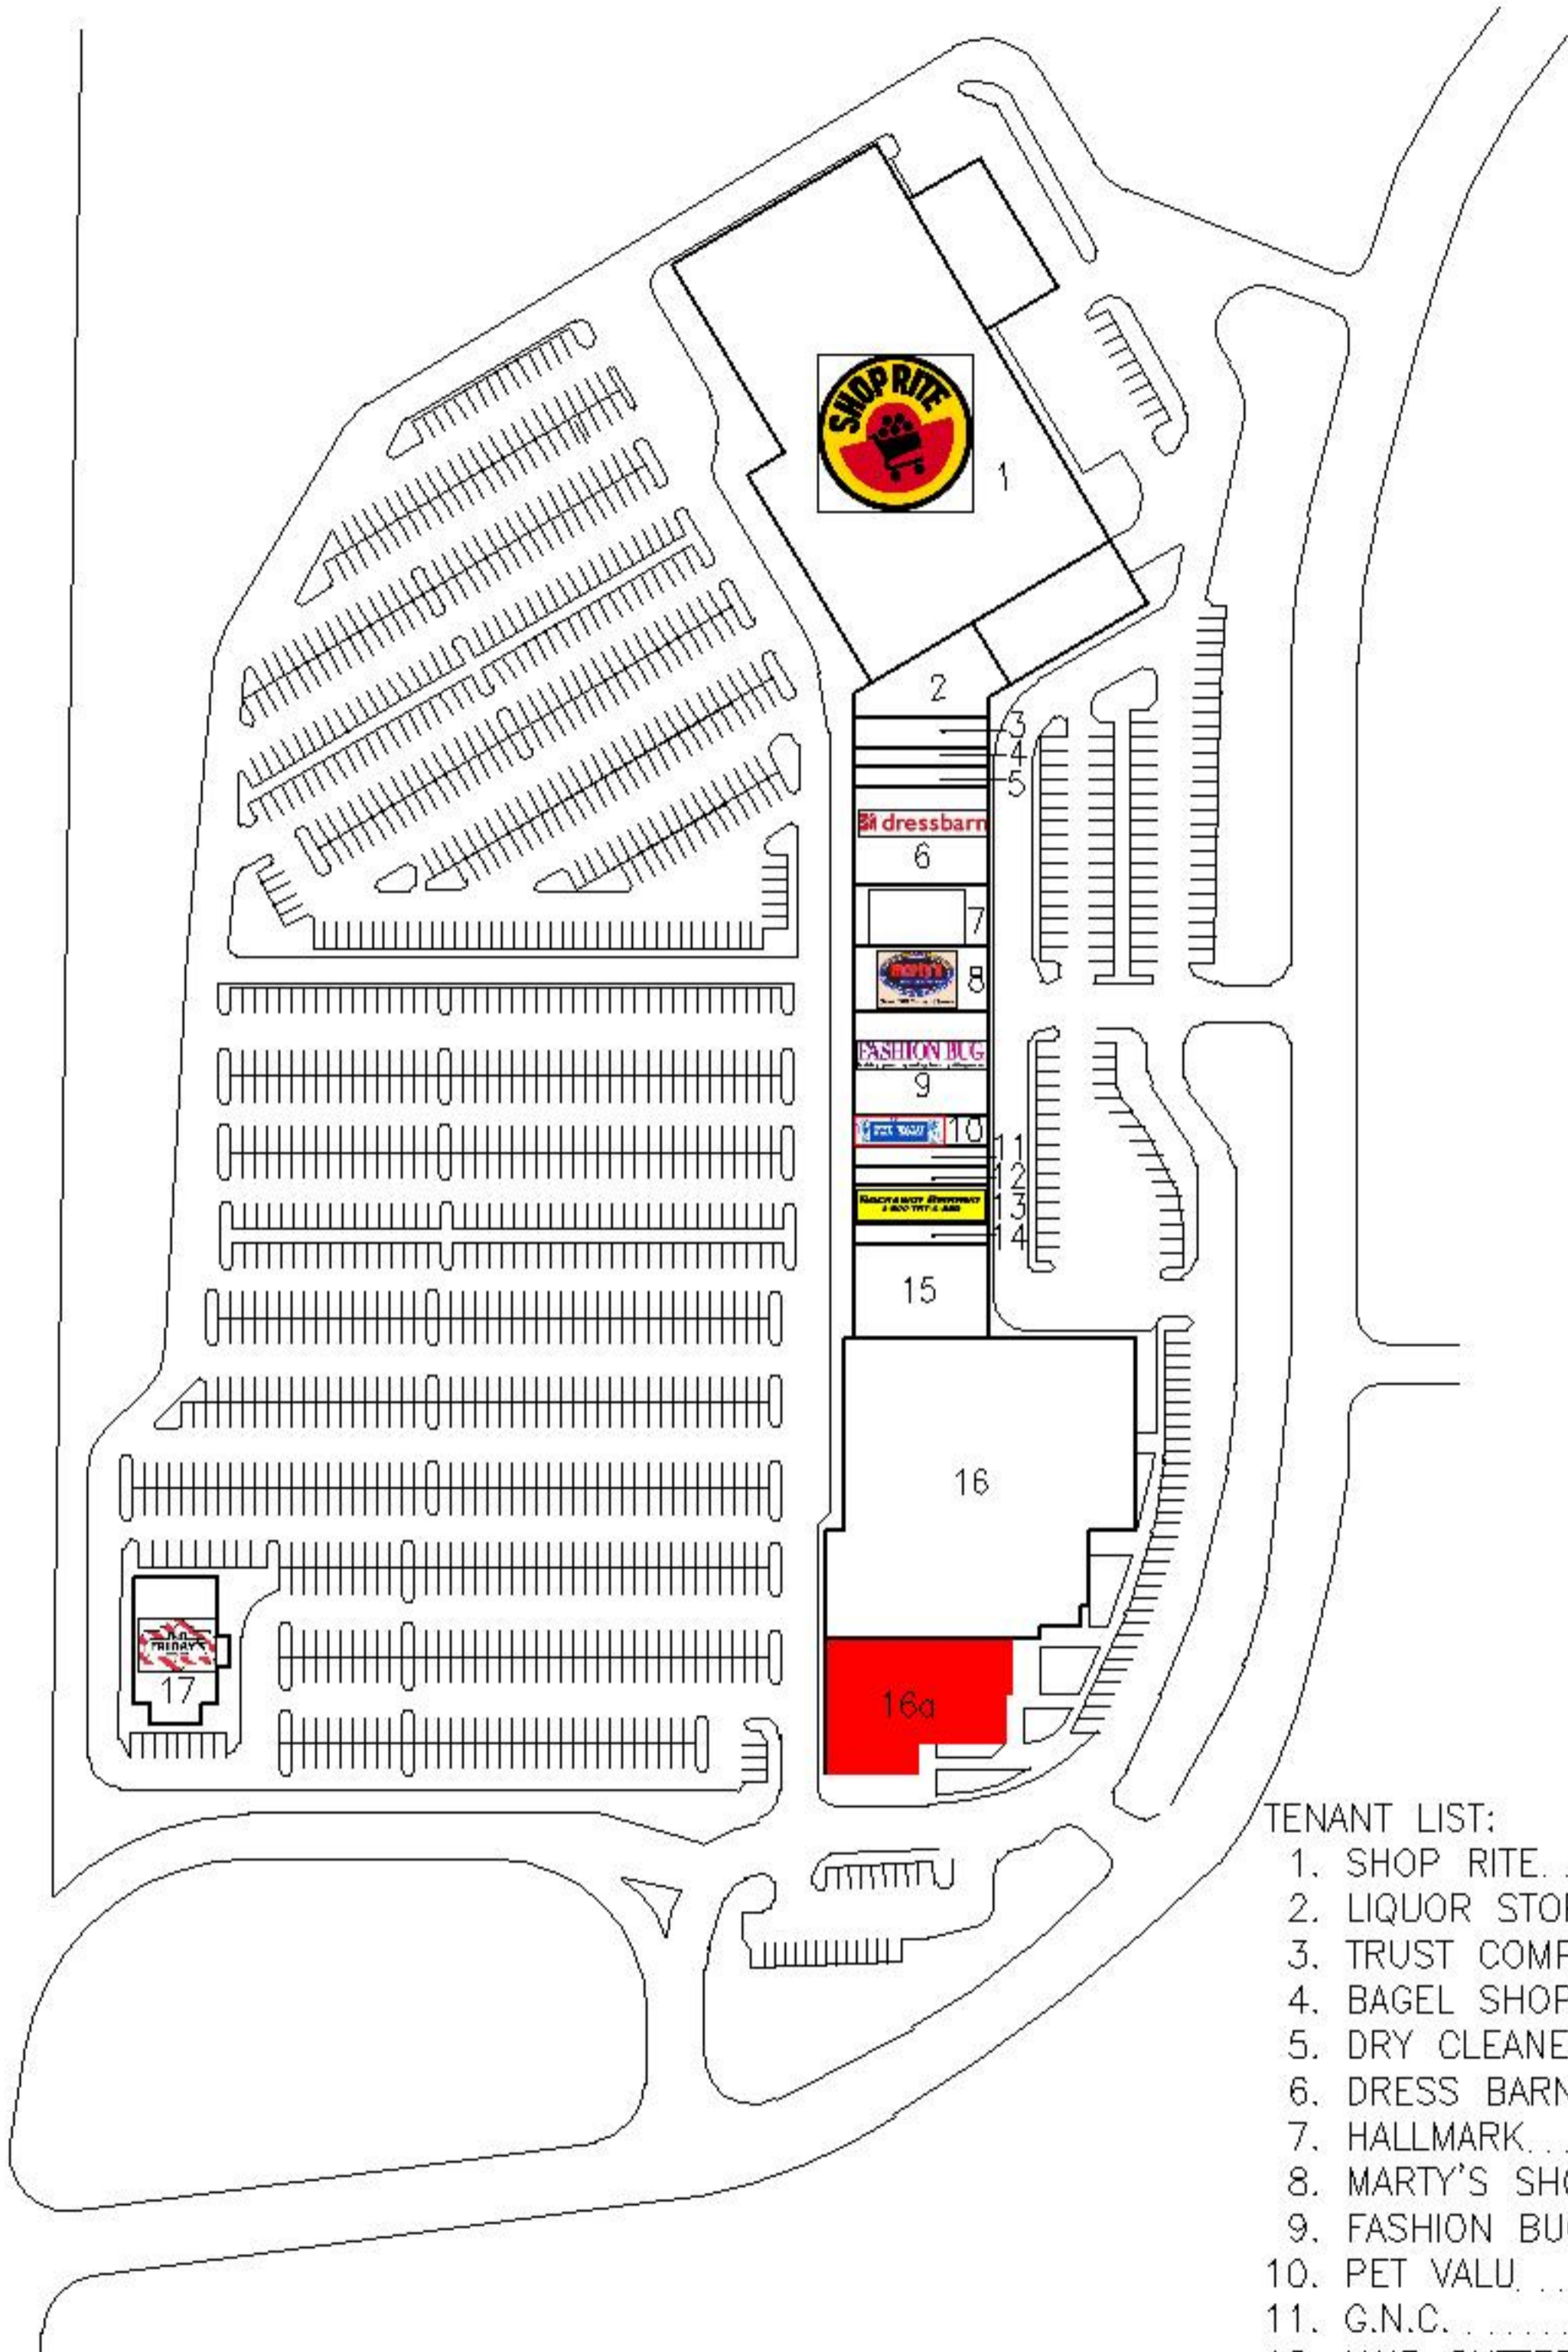

# TOWN CENTER PLAZA

## East Windsor Township

### Mercer County, NJ

**TENANT LIST:**

1. SHOP RITE.....	74,870
2. LIQUOR STORE.....	5,000
3. TRUST COMPANY.....	2,000
4. BAGEL SHOP.....	1,500
5. DRY CLEANER.....	1,500
6. DRESS BARN.....	7,500
7. HALLMARK.....	4,500
8. MARTY'S SHOES.....	5,000
9. FASHION BUG.....	8,000
10. PET VALU.....	2,500
11. G.N.C.....	1,500
12. HAIR CUTTERY.....	1,500
13. ROCKAWAY BEDDING.....	3,000
14. SEASONED TRAVEL.....	1,500
15. DOLLAR WORLD.....	7,300
16. TOWN CENTER MULTIPLEX.....	59,615
16a. UP TO 20,000 SQ. FT.,	
17. TGI FRIDAY'S.....	7,000